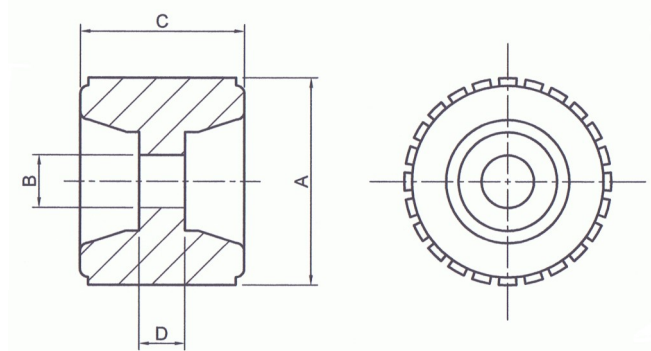

Wobble Roller Data Sheet

Bushed Wobble Roller

Part No.	A	B	C	D
RRW110-23	110.0	23.5	77.5	37.5
RRW125-28	125.0	28.5	77.5	37.5

Plain Wobble Roller

Part No.	A	B	C	D
RRW115x28	115.0	28.5	80.0	28.0
RRW125x32	125.0	32.0	100.0	28.0