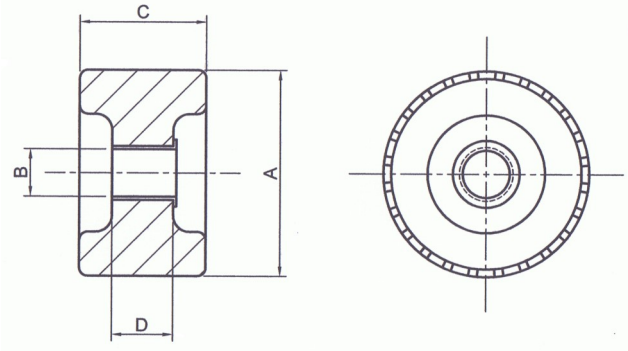

Wobble Roller Data Sheet

Bushed Wobble Roller

Part No.	A	B	C	D
RRW110-23	110.0	23.5	77.5	37.5
RRW125-28	125.0	28.5	77.5	37.5

Plain Wobble Roller

Part No.	A	B	C	D
RRW115x28	115.0	28.5	80.0	28.0
RRW125x32	125.0	32.0	100.0	28.0